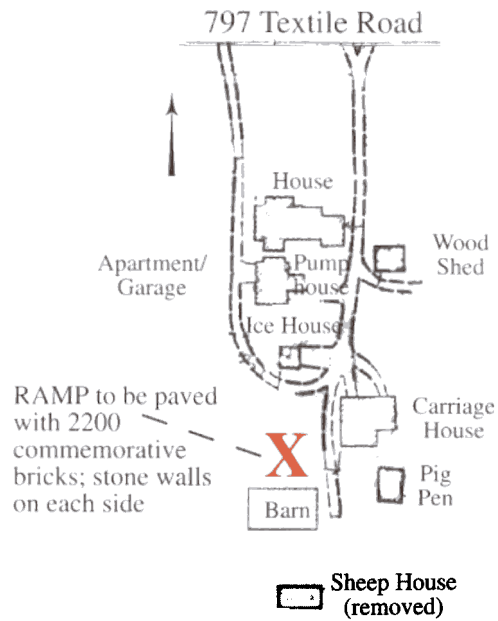

**You can be part of
the program to
PAVE the PATH
to the historic
Sutherland-Wilson
pre-Civil War barn**

**Your opportunity to preserve a
Pittsfield Township 1850s farmstead
that played an active role in the
historic underground railroad.**

**PAVE the
PATH**

to the past

**at the historic
Sutherland-Wilson
Farmstead**

**Pittsfield Township
Historical Society
P.O. Box 6013
Ann Arbor, Michigan 48106**

**located at
797 Textile Road
Pittsfield Township
Ann Arbor, Michigan**